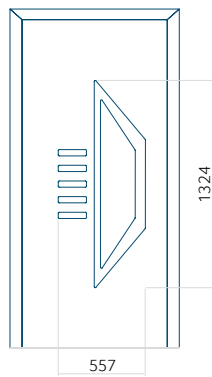

With application

Minimum panel size	Maximum panel size
PVC: 650x1650	PVC: 900x2150
ALU: 650x1650	ALU: 1100x2450
WOOD: 650x1650	WOOD: 840x2240