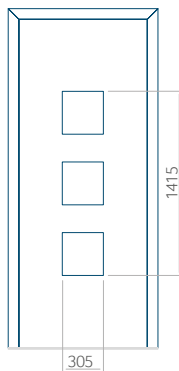

Without application