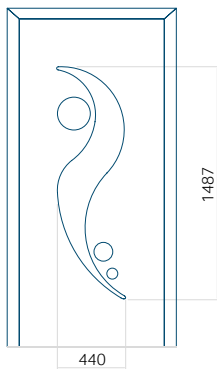

PVC: 900x2150

ALU: 1100x2450

WOOD: 840x2240

Panel 09

Without application

Minimum panel size	Maximum panel size
PVC: 570x1650	PVC: 900x2150
ALU: 570x1650	ALU: 1100x2450
WOOD: 570x1650	WOOD: 840x2240

Panel 10

Without application

With application

Minimum panel size	Maximum panel size
PVC: 570x1650	PVC: 900x2150
ALU: 570x1650	ALU: 1100x2450
WOOD: 570x1650	WOOD: 840x2240

Panel 11

Without application

Minimum panel size	Maximum panel size
PVC: 570x1650	PVC: 900x2150
ALU: 570x1650	ALU: 1100x2450
WOOD: 570x1650	WOOD: 840x2240