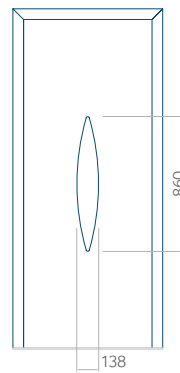

Without application