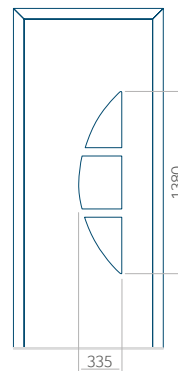

Without application