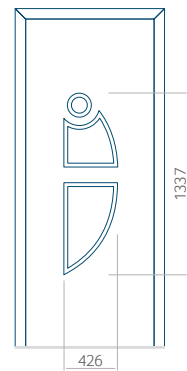

With application