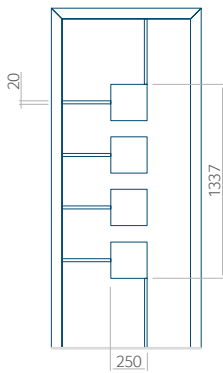

Panel 62

Without application

Minimum panel size	Maximum panel size
PVC: 570x1650	PVC: 900x2150
ALU: 570x1650	ALU: 1100x2450
-	-

Panel **63**

With application

Minimum panel size	Maximum panel size
PVC: 500x1650	PVC: 900x2150
ALU: 500x1650	ALU: 1100x2450
WOOD: 500x1650	WOOD: 840x2240