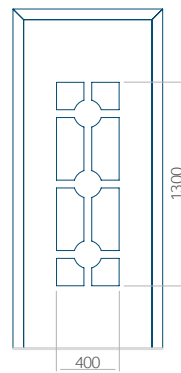

ALU: 570x1650

WOOD: 570x1650

Maximum panel size

PVC: 900x2150

ALU: 1100x2450

WOOD: 840x2240

Panel 102

Without application