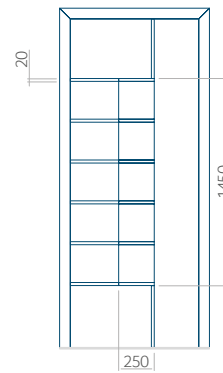

With application

Minimum panel size	Maximum panel size
PVC: 500x1650	PVC: 900x2150
ALU: 500x1650	ALU: 1100x2450
WOOD: 500x1650	WOOD: 840x2240