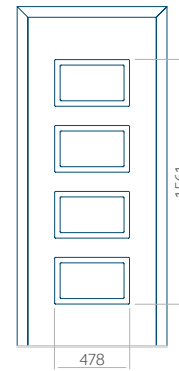

With application

Minimum panel size

PVC: 570x1650

ALU: 570x1650

WOOD: 570x1650

Maximum panel size

PVC: 900x2150

ALU: 1100x2450

WOOD: 840x2240