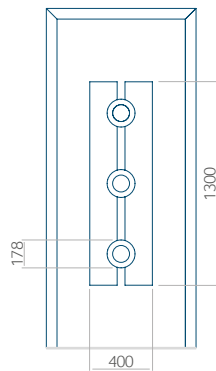

With application

Minimum panel size

PVC: 570x1650

ALU: 570x1650

WOOD: 570x1650

Maximum panel size

PVC: 900x2150

ALU: 1100x2450

WOOD: 840x2240