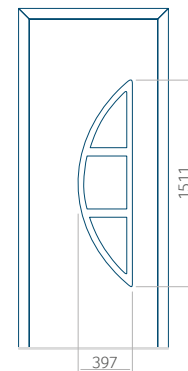

With application

Minimum panel size	Maximum panel size
PVC: 600x1650	PVC: 900x2150
ALU: 600x1650	ALU: 1100x2450
WOOD: 600x1650	WOOD: 840x2240