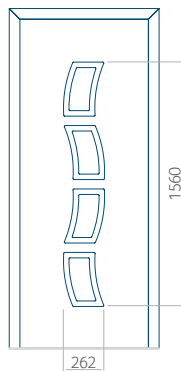

With application

Minimum panel size	Maximum panel size
PVC: 420x1650	PVC: 900x2150
ALU: 420x1650	ALU: 1100x2450
WOOD: 420x1650	WOOD: 840x2240