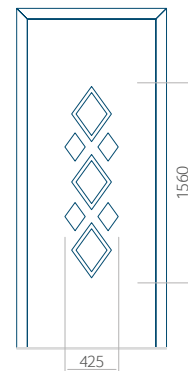

With application

Minimum panel size

PVC: 570x1650

ALU: 570x1650

WOOD: 570x1650

Maximum panel size

PVC: 900x2150

ALU: 1100x2450

WOOD: 840x2240