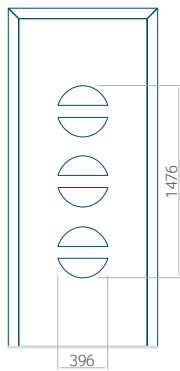

PVC: 900x2150

ALU: 1100x2450

WOOD: 840x2240

Panel 09

Without application

Minimum panel size	Maximum panel size
PVC: 570x1650	PVC: 900x2150
ALU: 570x1650	ALU: 1100x2450
WOOD: 570x1650	WOOD: 840x2240

Panel 10

Without application

With application

Minimum panel size	Maximum panel size
PVC: 570x1650	PVC: 900x2150
ALU: 570x1650	ALU: 1100x2450
WOOD: 570x1650	WOOD: 840x2240

Panel 11

Without application

Minimum panel size	Maximum panel size
PVC: 570x1650	PVC: 900x2150
ALU: 570x1650	ALU: 1100x2450
WOOD: 570x1650	WOOD: 840x2240

Panel 12

Without application

With application

Minimum panel size	Maximum panel size
PVC: 570x1650	PVC: 900x2150
ALU: 570x1650	ALU: 1100x2450
WOOD: 570x1650	WOOD: 840x2240

Panel 13

Without application

With application

Minimum panel size

PVC: 570x1650

ALU: 570x1650

WOOD: 570x1650

Maximum panel size

PVC: 900x2150

ALU: 1100x2450

WOOD: 840x2240