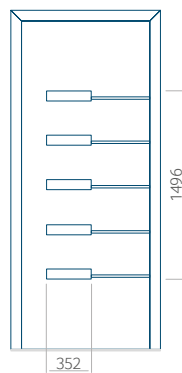

## Panel 45

Without application

With application

Minimum panel size	Maximum panel size
PVC: 600 x 1650	PVC: 900 x 2150
ALU: 600 x 1650	ALU: 1100 x 2450
WOOD: 600 x 1650	WOOD: 840 x 2240