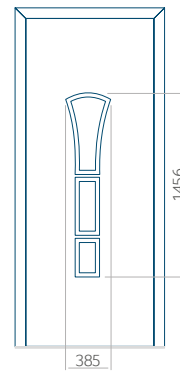

Maximum panel size

PVC: 900x2150

ALU: 1100x2450

WOOD: 840x2240

Panel 02

Without application

With application

Minimum panel size

PVC: 570x1650

ALU: 570x1650

WOOD: 570x1650

Maximum panel size

PVC: 900x2150

ALU: 1100x2450

WOOD: 840x2240