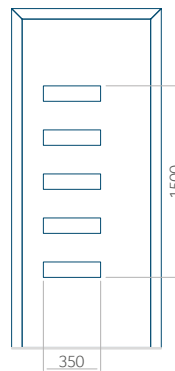

Without application