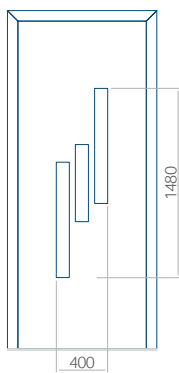

Without application