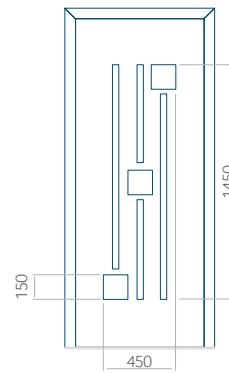

With application

Minimum panel size	Maximum panel size
PVC: 570x1650	PVC: 900x2150
ALU: 570x1650	ALU: 1100x2450
WOOD: 570x1650	WOOD: 840x2240