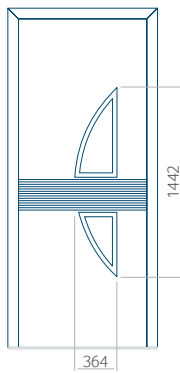

### Maximum panel size

PVC: 900x2150

ALU: 1100x2450

WOOD: 840x2240

Panel **59**

With application

Minimum panel size	Maximum panel size
PVC: 570x1650	PVC: 900x2150
ALU: 570x1650	ALU: 1100x2450
WOOD: 570x1650	WOOD: 840x2240