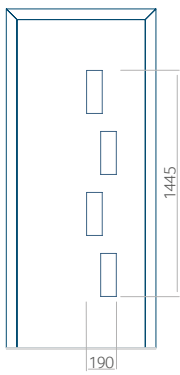

Without application