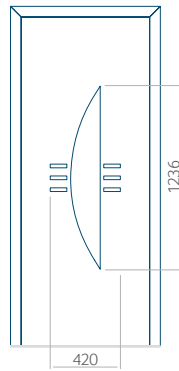

Without application