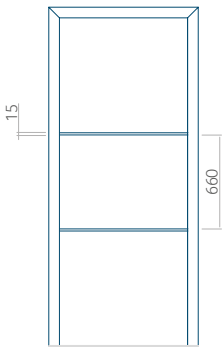

Without application