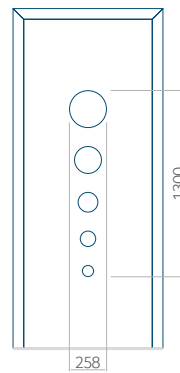

Without application