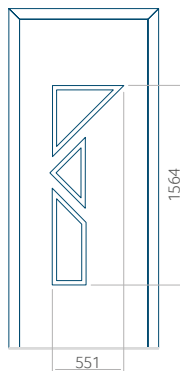

With application

Minimum panel size	Maximum panel size
PVC: 640x1650	PVC: 900x2150
ALU: 640x1650	ALU: 1100x2450
WOOD: 640x1650	WOOD: 840x2240