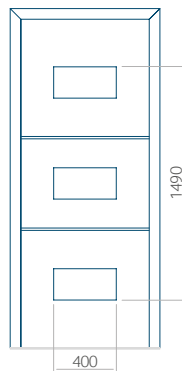

With application

Minimum panel size

PVC: 570x1650

ALU: 570x1650

-

Maximum panel size

PVC: 900x2150

ALU: 1100x2450

-