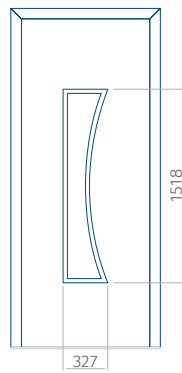

PVC: 570x1650

ALU: 570x1650

WOOD: 570x1650

Maximum panel size

PVC: 900x2150

ALU: 1100x2450

WOOD: 840x2240

Panel 22

ALU: 1100x2450

WOOD: 840x2240

### Panel 23

Without application

With application

**Minimum panel size**

PVC: 570x1650

ALU: 570x1650

WOOD: 570x1650

**Maximum panel size**