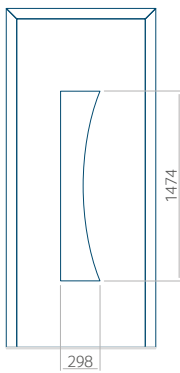

Without application