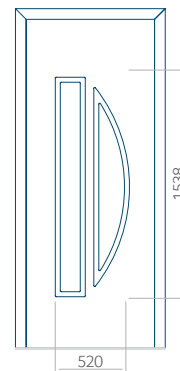

Without application

With application

Minimum panel size	Maximum panel size
PVC: 420x1650	PVC: 900x2150
ALU: 420x1650	ALU: 1100x2450
WOOD: 420x1650	WOOD: 840x2240

Panel **86**

Without application

With application