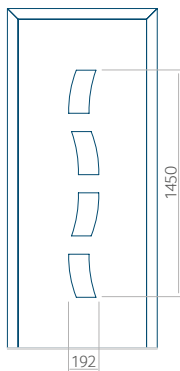

Without application