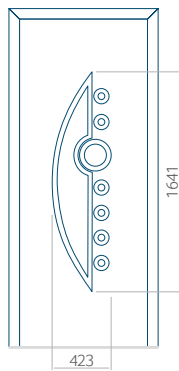

With application

Minimum panel size

PVC: 570x1750

ALU: 570x1750

WOOD: 570x1750

Maximum panel size

PVC: 900x2150

ALU: 1100x2450

WOOD: 840x2240