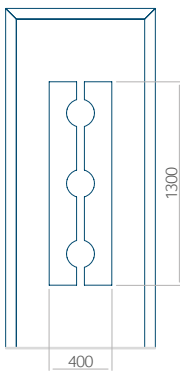

Without application