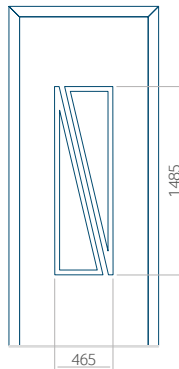

With application

Minimum panel size

PVC: 570x1650

ALU: 570x1650

WOOD: 570x1650

Maximum panel size

PVC: 900x2150

ALU: 1100x2450

WOOD: 840x2240