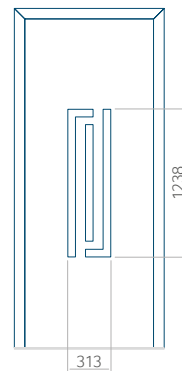

Without application