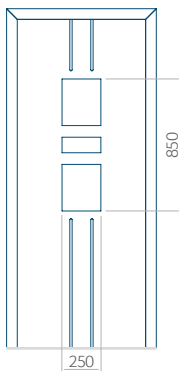

With application

Minimum panel size	Maximum panel size
PVC: 370x1650	PVC: 900x2150
ALU: 370x1650	ALU: 1100x2450
WOOD: 370x1650	WOOD: 840x2240