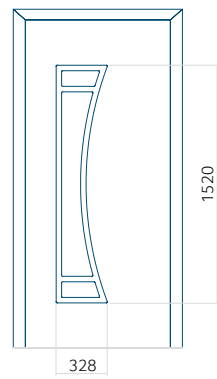

With application

Minimum panel size	Maximum panel size
PVC: 600x1650	PVC: 900x2150
ALU: 600x1650	ALU: 1100x2300
WOOD: 600x1650	WOOD: 840x2240