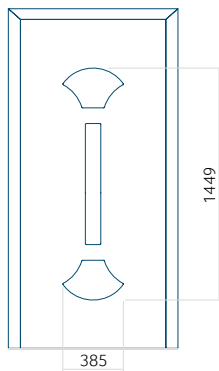

PVC: 900x2150

ALU: 1100x2450

WOOD: 840x2240

Panel 81

Without application

With application

Minimum panel size

PVC: 570x1650