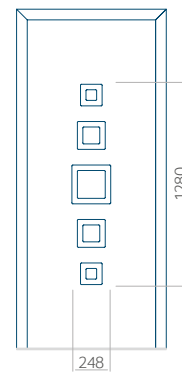

With application