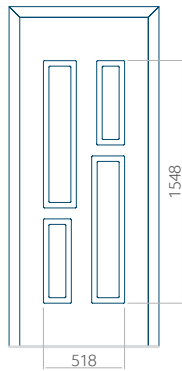

### Maximum panel size

PVC: 900x2150

ALU: 1100x2450

WOOD: 840x2240

Panel 91

Without application

With application

Minimum panel size