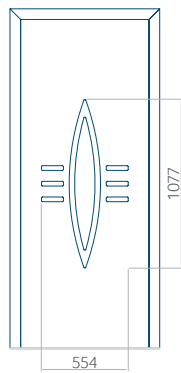

With application

Minimum panel size

PVC: 650x1650

ALU: 650x1650

WOOD: 650x1650

Maximum panel size

PVC: 900x2150

ALU: 1100x2450

WOOD: 840x2240