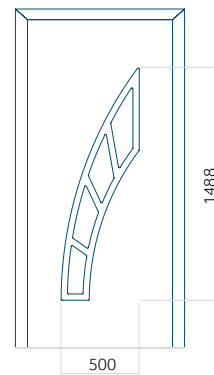

With application

Minimum panel size	Maximum panel size
PVC: 600x1650	PVC: 900x2150
ALU: 600x1650	ALU: 1100x2450
WOOD: 600x1650	WOOD: 840x2240