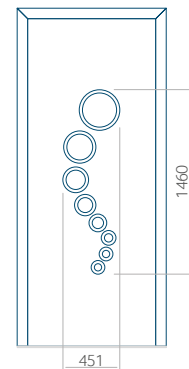

With application

Minimum panel size	Maximum panel size
PVC: 570x1650	PVC: 900x2150
ALU: 570x1650	ALU: 1100x2450
WOOD: 570x1650	WOOD: 840x2240