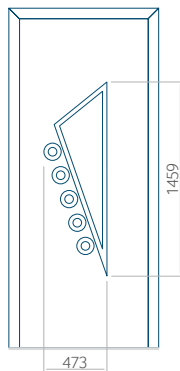

With application

Minimum panel size	Maximum panel size
PVC: 570x1650	PVC: 900x2150
ALU: 570x1650	ALU: 1100x2450
WOOD: 570x1650	WOOD: 840x2240