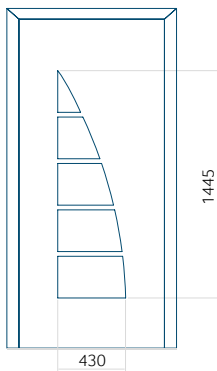

### Panel 54

Without application

With application

Minimum panel size	Maximum panel size
PVC: 370x1650	PVC: 900x2150
ALU: 370x1650	ALU: 1100x2450
WOOD: 370x1650	WOOD: 840x2240

Panel 55

Without application

Minimum panel size	Maximum panel size
PVC: 570x1650	PVC: 900x2150
ALU: 570x1650	ALU: 1100x2450
WOOD: 570x1650	WOOD: 840x2240