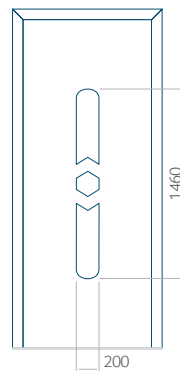

Without application