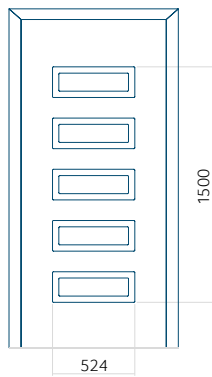

With application

Minimum panel size

PVC: 615x1650

ALU: 615x1650

WOOD: 615x1650

Maximum panel size

PVC: 900x2150

ALU: 1100x2450

WOOD: 840x2240