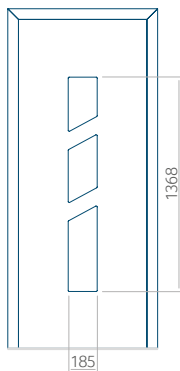

Without application