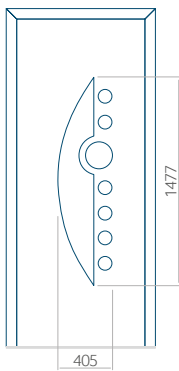

Without application