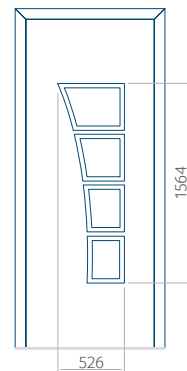

With application