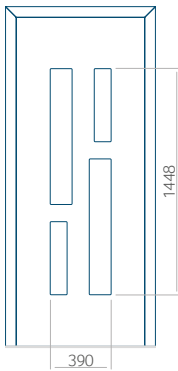

### Maximum panel size

PVC: 900x2150

ALU: 1100x2450

WOOD: 840x2240

Panel 91

Without application

With application

Minimum panel size