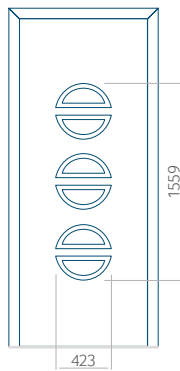

Without application

With application

Minimum panel size	Maximum panel size
PVC: 570x1650	PVC: 900x2150
ALU: 570x1650	ALU: 1100x2450
WOOD: 570x1650	WOOD: 840x2240

Panel 11

Without application

Minimum panel size	Maximum panel size
PVC: 570x1650	PVC: 900x2150
ALU: 570x1650	ALU: 1100x2450
WOOD: 570x1650	WOOD: 840x2240

Panel 12

Without application

With application

Minimum panel size	Maximum panel size
PVC: 570x1650	PVC: 900x2150
ALU: 570x1650	ALU: 1100x2450
WOOD: 570x1650	WOOD: 840x2240

Panel 13

Without application

With application