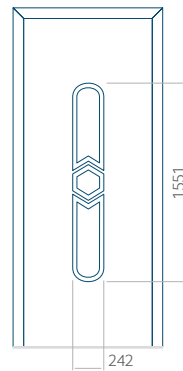

With application

Minimum panel size

PVC: 370x1650

ALU: 370x1650

WOOD: 370x1650

Maximum panel size

PVC: 900x2150

ALU: 1100x2450

WOOD: 840x2240