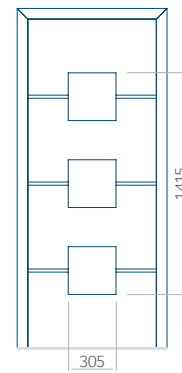

With application