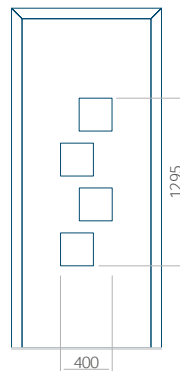

### Maximum panel size

PVC: 900x2150

ALU: 1100x2450

WOOD: 840x2240

## Panel 17

Without application

With application

Minimum panel size	Maximum panel size
PVC: 570x1650	PVC: 900x2150
ALU: 570x1650	ALU: 1100x2450
WOOD: 570x1650	WOOD: 840x2240

## Panel 18

Without application

With application

Minimum panel size	Maximum panel size
PVC: 570x1650	PVC: 900x2150
ALU: 570x1650	ALU: 1100x2450
WOOD: 570x1650	WOOD: 840x2240