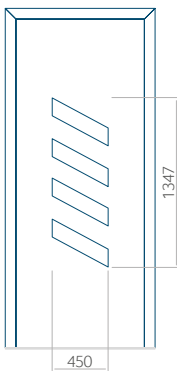

PVC: 900x2150

ALU: 1100x2450

WOOD: 840x2240

Panel 43

Without application

With application

Minimum panel size

PVC: 580x1750