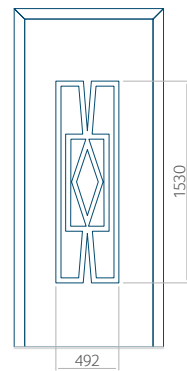

With application