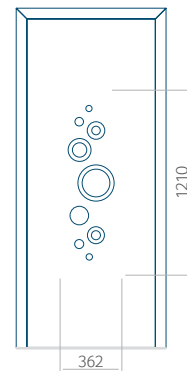

With application