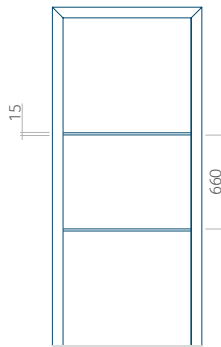

With application

Minimum panel size

PVC: 300x1650

ALU: 300x1650

WOOD: 300x1650

Maximum panel size

PVC: 900x2150

ALU: 1100x2450

WOOD: 840x2240