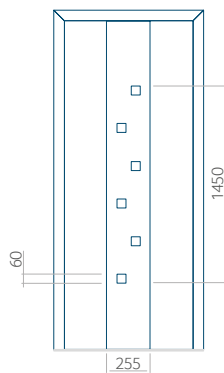

Panel **70**

With application

Minimum panel size	Maximum panel size
PVC: 570x1650	PVC: 900x2150
ALU: 570x1650	ALU: 1100x2450
WOOD: 570x1650	WOOD: 840x2240

Panel 71

With application

Minimum panel size	Maximum panel size
PVC: 370x1650	PVC: 900x2150
ALU: 370x1650	ALU: 1100x2450
WOOD: 370x1650	WOOD: 840x2240