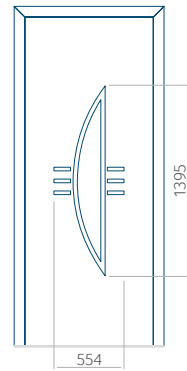

With application

Minimum panel size

PVC: 640x1650

ALU: 640x1650

WOOD: 640x1650

Maximum panel size

PVC: 900x2150

ALU: 1100x2450

WOOD: 840x2240