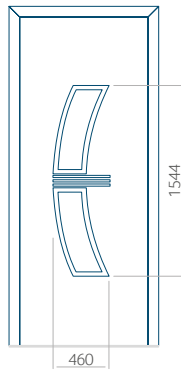

## Panel 46

Without application

With application

Minimum panel size	Maximum panel size
PVC: 570x1650	PVC: 900x2150
ALU: 570x1650	ALU: 1100x2450
WOOD: 570x1650	WOOD: 840x2240

Panel 47

Without application

With application