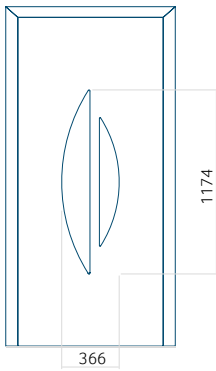

Without application