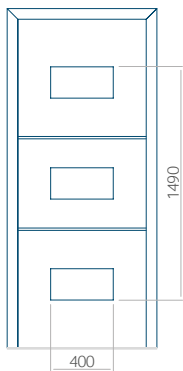

Without application