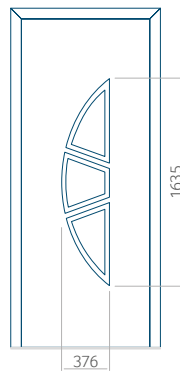

With application

Minimum panel size

PVC: 570x1750

ALU: 570x1750

WOOD: 570x1750

Maximum panel size

PVC: 900x2150

ALU: 1100x2450

WOOD: 840x2240