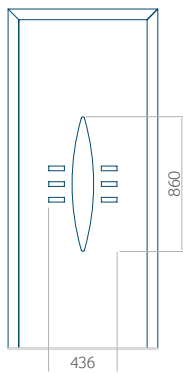

Without application