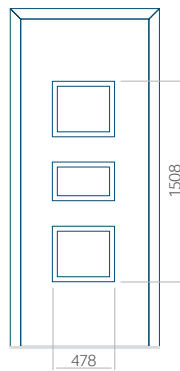

PVC: 590x1650

ALU: 590x1650

WOOD: 590x1650

Maximum panel size

PVC: 900x2150

ALU: 1100x2450

WOOD: 840x2240

Panel 06

Without application

With application

Minimum panel size

PVC: 370x1650

ALU: 370x1650

WOOD: 370x1650

Maximum panel size

PVC: 900x2150

ALU: 1100x2450

WOOD: 840x2240

### Panel 07

Without application

With application

**Minimum panel size**

PVC: 570x1650

ALU: 570x1650

WOOD: 570x1650

**Maximum panel size**