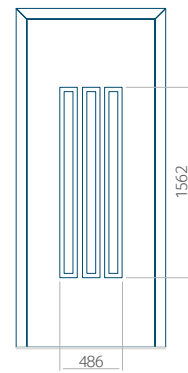

### Panel 23

Without application

With application

**Minimum panel size**

PVC: 570x1650

ALU: 570x1650

WOOD: 570x1650

**Maximum panel size**

PVC: 900x2150

ALU: 1100x2450

WOOD: 840x2240

### Panel 24

Without application

With application

**Minimum panel size**

PVC: 590x1650

ALU: 590x1650

WOOD: 590x1650

**Maximum panel size**