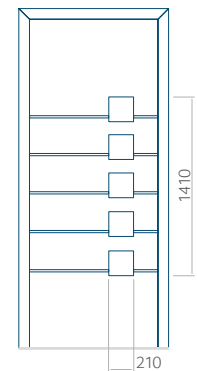

With application