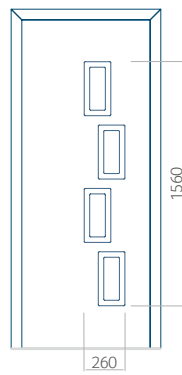

With application

Minimum panel size

PVC: 570x1650

ALU: 570x1650

WOOD: 570x1650

Maximum panel size

PVC: 900x2150

ALU: 1100x2450

WOOD: 840x2240