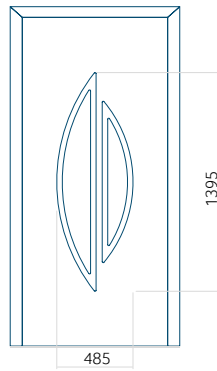

Minimum panel size	Maximum panel size
PVC: 610x1650	PVC: 900x2150
ALU: 610x1650	ALU: 1100x2450
WOOD: 610x1650	WOOD: 840x2240

Panel **87**

Without application

With application

Minimum panel size

PVC: 570x1650