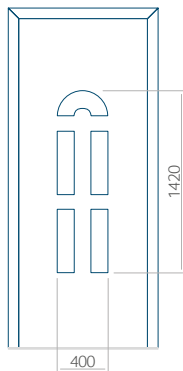

### Maximum panel size

PVC: 900x2150

ALU: 1100x2450

WOOD: 840x2240

Panel 21

Without application

With application

Minimum panel size