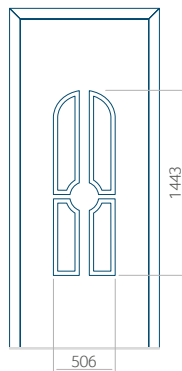

### Maximum panel size

PVC: 900x2150

ALU: 1100x2450

WOOD: 840x2240

Panel 27

Without application

With application

Minimum panel size

PVC: 600x1650

ALU: 600x1650

WOOD: 600x1650

Maximum panel size

PVC: 900x2150

ALU: 1100x2450

WOOD: 840x2240

Panel 28