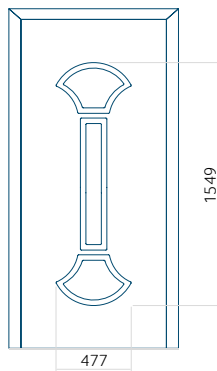

With application

Minimum panel size

PVC: 570x1650

ALU: 570x1650

WOOD: 570x1650

Maximum panel size

PVC: 900x2150

ALU: 1100x2450

WOOD: 840x2240