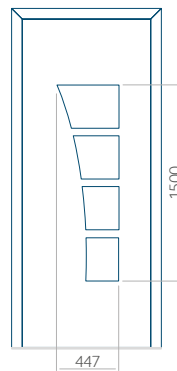

Without application