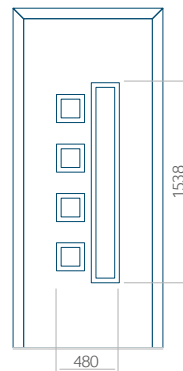

With application

Minimum panel size

PVC: 570x1650

ALU: 570x1650

WOOD: 570x1650

Maximum panel size

PVC: 900x2150

ALU: 1100x2450

WOOD: 840x2240