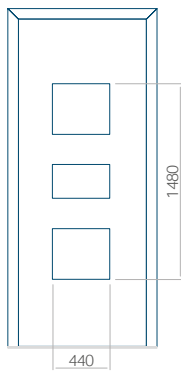

Without application