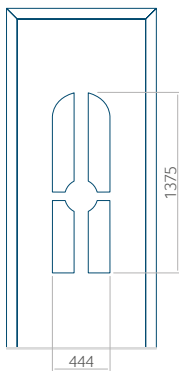

### Maximum panel size

PVC: 900x2150

ALU: 1100x2450

WOOD: 840x2240

Panel 27

Without application

With application

Minimum panel size

PVC: 600x1650

ALU: 600x1650

WOOD: 600x1650

Maximum panel size

PVC: 900x2150

ALU: 1100x2450

WOOD: 840x2240

Panel 28