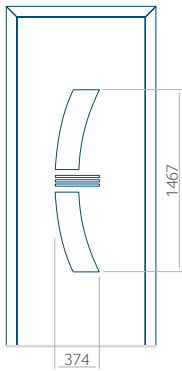

## Panel 46

Without application

With application

Minimum panel size	Maximum panel size
PVC: 570x1650	PVC: 900x2150
ALU: 570x1650	ALU: 1100x2450
WOOD: 570x1650	WOOD: 840x2240

Panel 47

Without application

With application