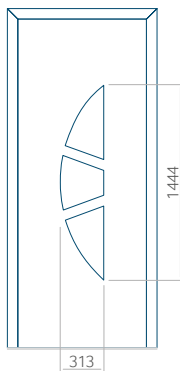

Without application