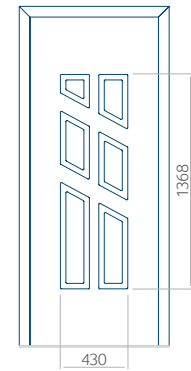

With application

Minimum panel size

PVC: 570x1650

ALU: 570x1650

WOOD: 570x1650

Maximum panel size

PVC: 900x2150

ALU: 1100x2450

WOOD: 840x2240