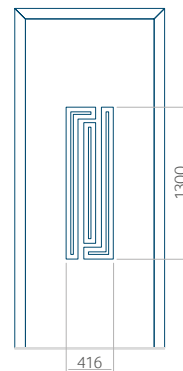

With application