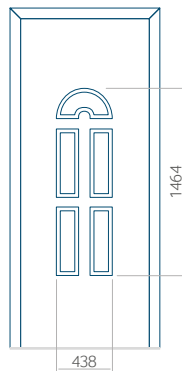

### Maximum panel size

PVC: 900x2150

ALU: 1100x2450

WOOD: 840x2240

Panel 21

Without application

With application

Minimum panel size