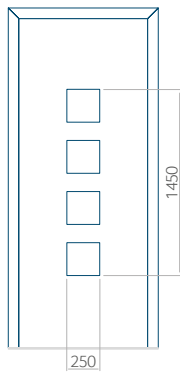

Without application