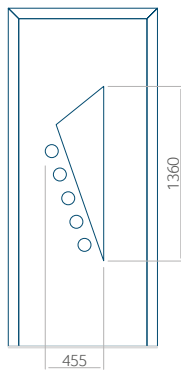

Without application