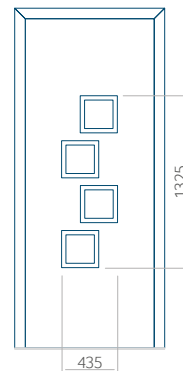

### Maximum panel size

PVC: 900x2150

ALU: 1100x2450

WOOD: 840x2240

## Panel 17

Without application

With application

Minimum panel size	Maximum panel size
PVC: 570x1650	PVC: 900x2150
ALU: 570x1650	ALU: 1100x2450
WOOD: 570x1650	WOOD: 840x2240

## Panel 18

Without application

With application

Minimum panel size	Maximum panel size
PVC: 570x1650	PVC: 900x2150
ALU: 570x1650	ALU: 1100x2450
WOOD: 570x1650	WOOD: 840x2240