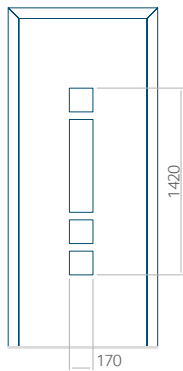

Without application