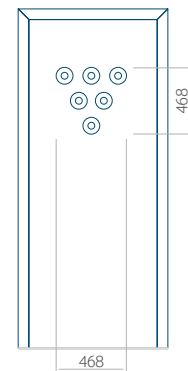

With application

Minimum panel size	Maximum panel size
PVC: 570x1650	PVC: 900x2150
ALU: 570x1650	ALU: 1100x2450
WOOD: 570x1650	WOOD: 840x2240