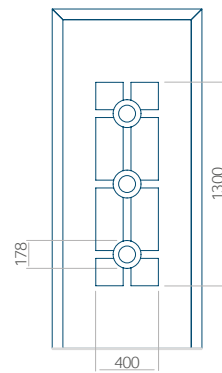

With application

Minimum panel size

PVC: 570x1650

ALU: 570x1650

WOOD: 570x1650

Maximum panel size

PVC: 900x2150

ALU: 1100x2450

WOOD: 840x2240