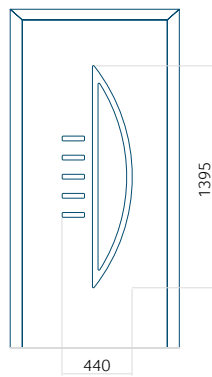

With application

Minimum panel size

PVC: 600x1650

ALU: 600x1650

WOOD: 600x1650

Maximum panel size

PVC: 900x2150

ALU: 1100x2300

WOOD: 840x2240