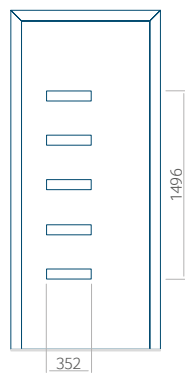

Without application