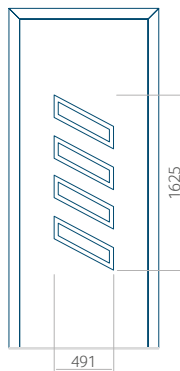

PVC: 900x2150

ALU: 1100x2450

WOOD: 840x2240

Panel 43

Without application

With application

Minimum panel size

PVC: 580x1750