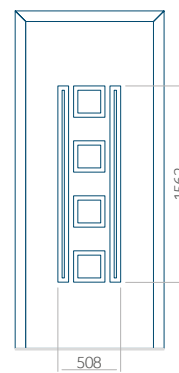

With application