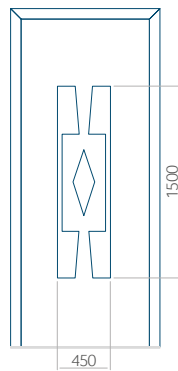

Without application