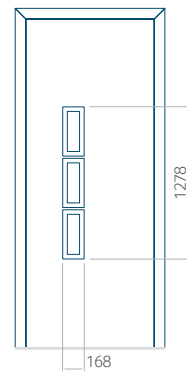

With application

Minimum panel size

PVC: 410x1650

ALU: 410x1650

WOOD: 410x1650

Maximum panel size

PVC: 900x2150

ALU: 1100x2450

WOOD: 840x2240