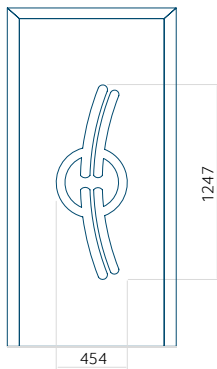

PVC: 590x1650

ALU: 590x1650

WOOD: 590x1650

Maximum panel size

PVC: 900x2150

ALU: 1100x2450

WOOD: 840x2240

Panel 06

### Panel 08

Without application

With application

**Minimum panel size**

PVC: 570x1650

ALU: 570x1650

WOOD: 570x1650

**Maximum panel size**

PVC: 900x2150

ALU: 1100x2450

WOOD: 840x2240

Panel 09

Without application

Minimum panel size	Maximum panel size
PVC: 570x1650	PVC: 900x2150
ALU: 570x1650	ALU: 1100x2450
WOOD: 570x1650	WOOD: 840x2240

Panel 10

Without application

With application

Minimum panel size	Maximum panel size
PVC: 570x1650	PVC: 900x2150
ALU: 570x1650	ALU: 1100x2450
WOOD: 570x1650	WOOD: 840x2240

Panel 11

Without application

Minimum panel size	Maximum panel size
PVC: 570x1650	PVC: 900x2150
ALU: 570x1650	ALU: 1100x2450
WOOD: 570x1650	WOOD: 840x2240