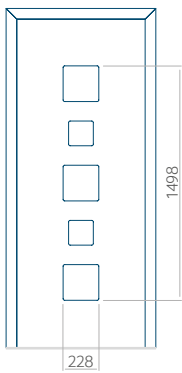

Without application