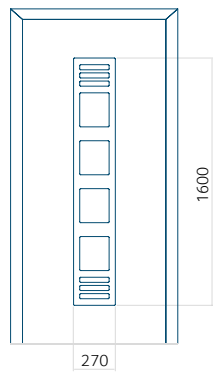

With application

Minimum panel size

PVC: 370x1650

ALU: 370x1650

WOOD: 370x1650

Maximum panel size

PVC: 900x2150

ALU: 1100x2450

WOOD: 840x2240